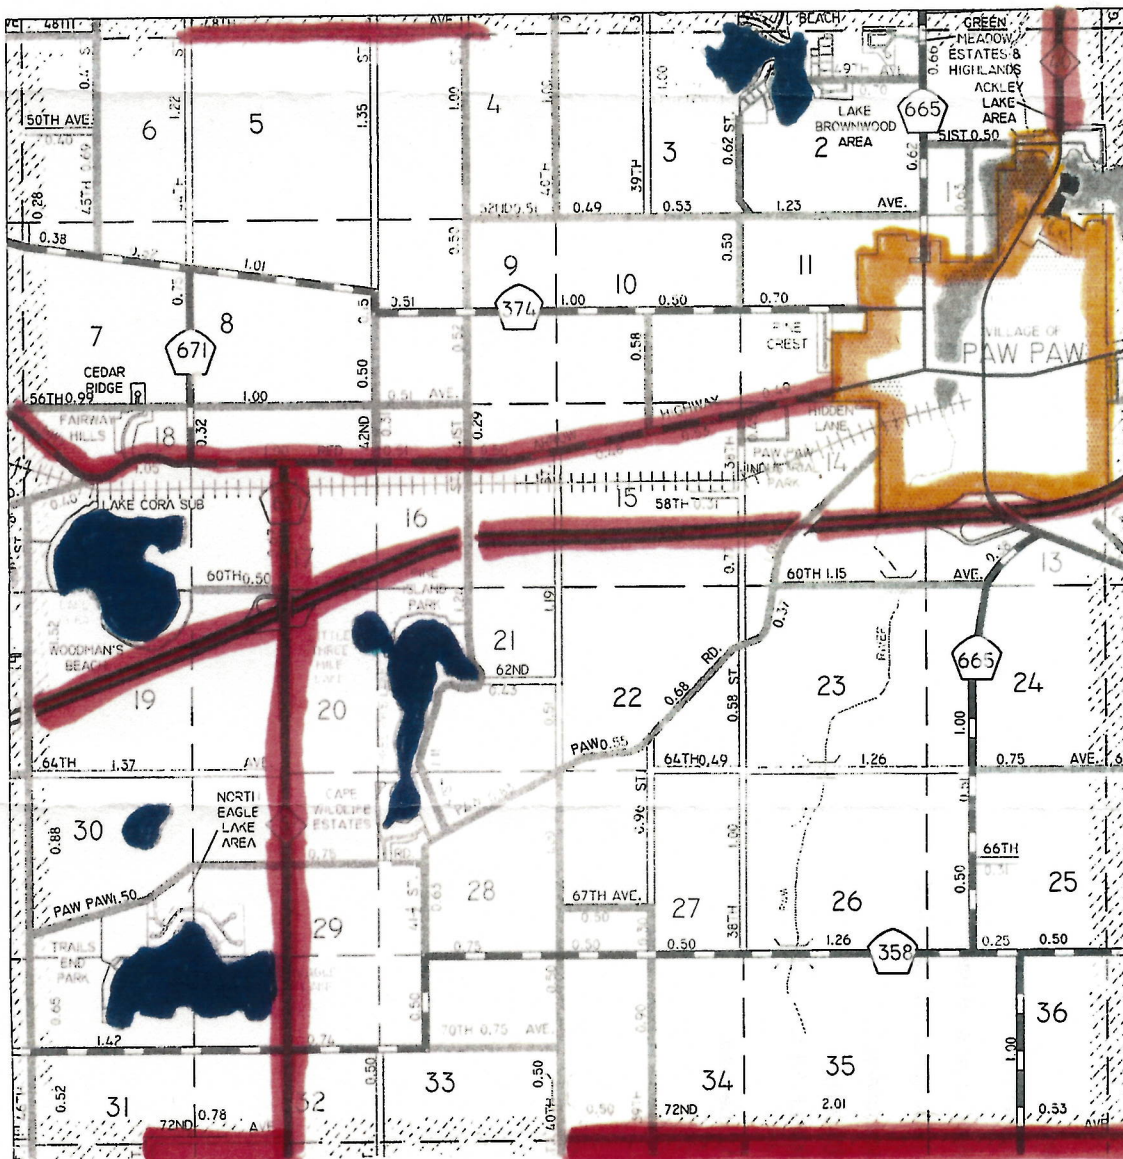

PAW PAW TOWNSHIP

LEGEND

TOWNSHIP: PAW PAW, T. 3S, R. 14W
COUNTY: VAN BUREN

PRIMARY: 22.16 MILES
LOCAL: 51.77 MILES

----- Closed Road

----- Village Limits - no access

PAW PAW TOWNSHIP ORV ORDINANCE MAP

- > MUST have an ORV Sticker
- > ATV Riders "Must" wear helmets.
- > Rangers (Side-by side) "Must" wear seat belts.
- > All machines "Must" have head lights, tail lights and
brake lights in operational condition.
- > Maximum speed limit is 25 MPH.
- > All machines will travel SINGLE FILE,
NO PASSING.
- > Ride on the far right side of the road.
- > 