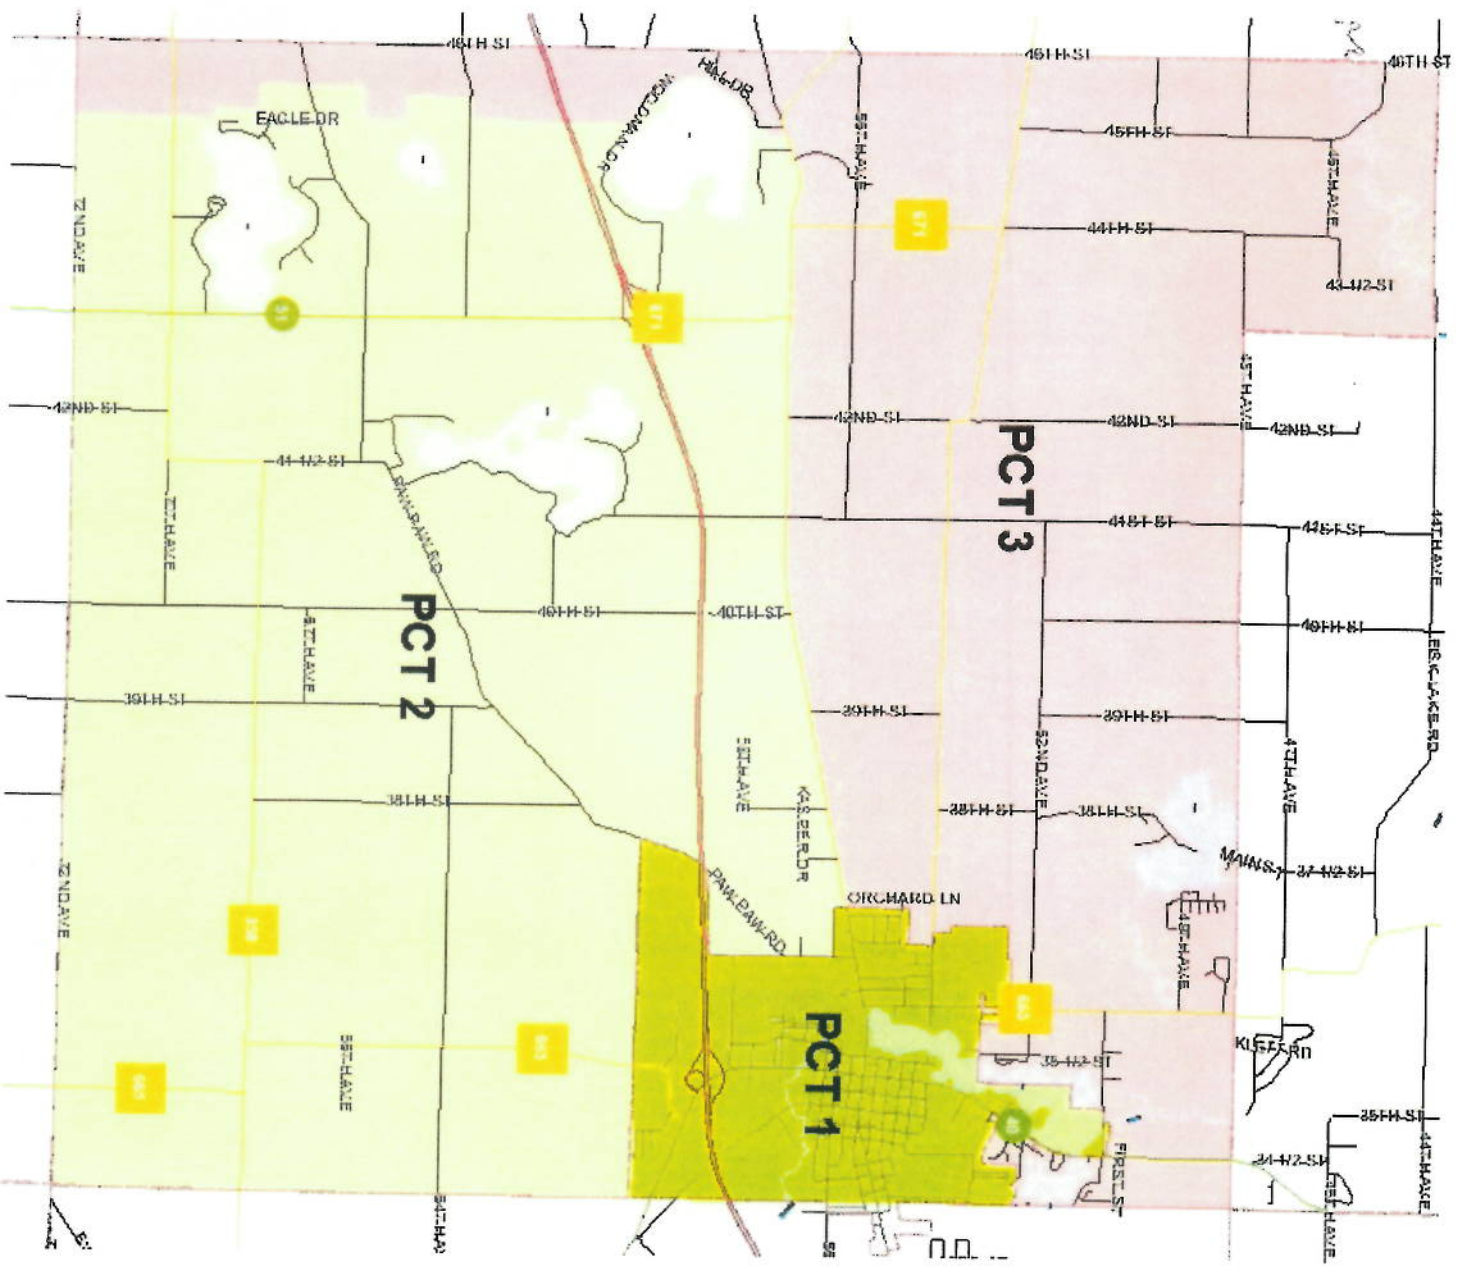

PAW PAW TOWNSHIP VOTING DISTRICT

- 14 Voting Precincts**
LABEL
- 14 PCT 1
 - 14 PCT 2
 - 14 PCT 3